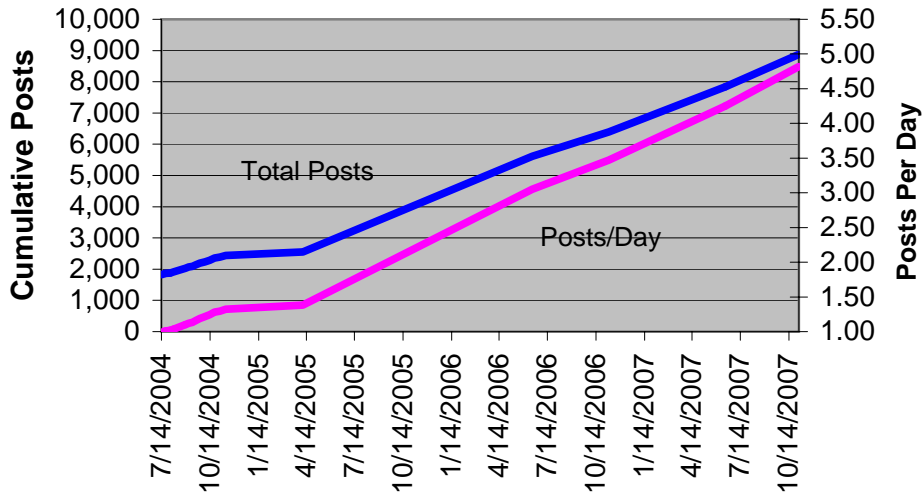

PL MUSA Message Board Posting

<u>Date</u>	<u>PL Posts</u>	<u>Avg. Posts / Day</u>	<u>% of Total Board</u>
7/14/2004	1,828	0.99	
7/21/2004	1,861	1.01	7.1%
7/30/2004	1,872	1.02	7.1%
8/6/2004	1,914	1.04	7.0%
8/28/2004	2,025	1.10	7.1%
9/3/2004	2,067	1.12	7.1%
9/10/2004	2,088	1.13	7.1%
9/17/2004	2,139	1.16	7.2%
9/24/2004	2,191	1.19	7.2%
10/4/2004	2,238	1.21	7.2%
10/13/2004	2,289	1.24	7.2%
10/22/2004	2,357	1.28	7.3%
11/1/2004	2,389	1.30	7.3%
11/12/2004	2,435	1.32	7.3%
4/7/2005	2,549	1.38	7.5%
6/15/2006	5,619	3.05	11.8%
11/7/2006	6,396	3.47	12.0%
6/15/2007	7,833	4.25	13.4%
11/1/2007	8,870	4.82	13.2%